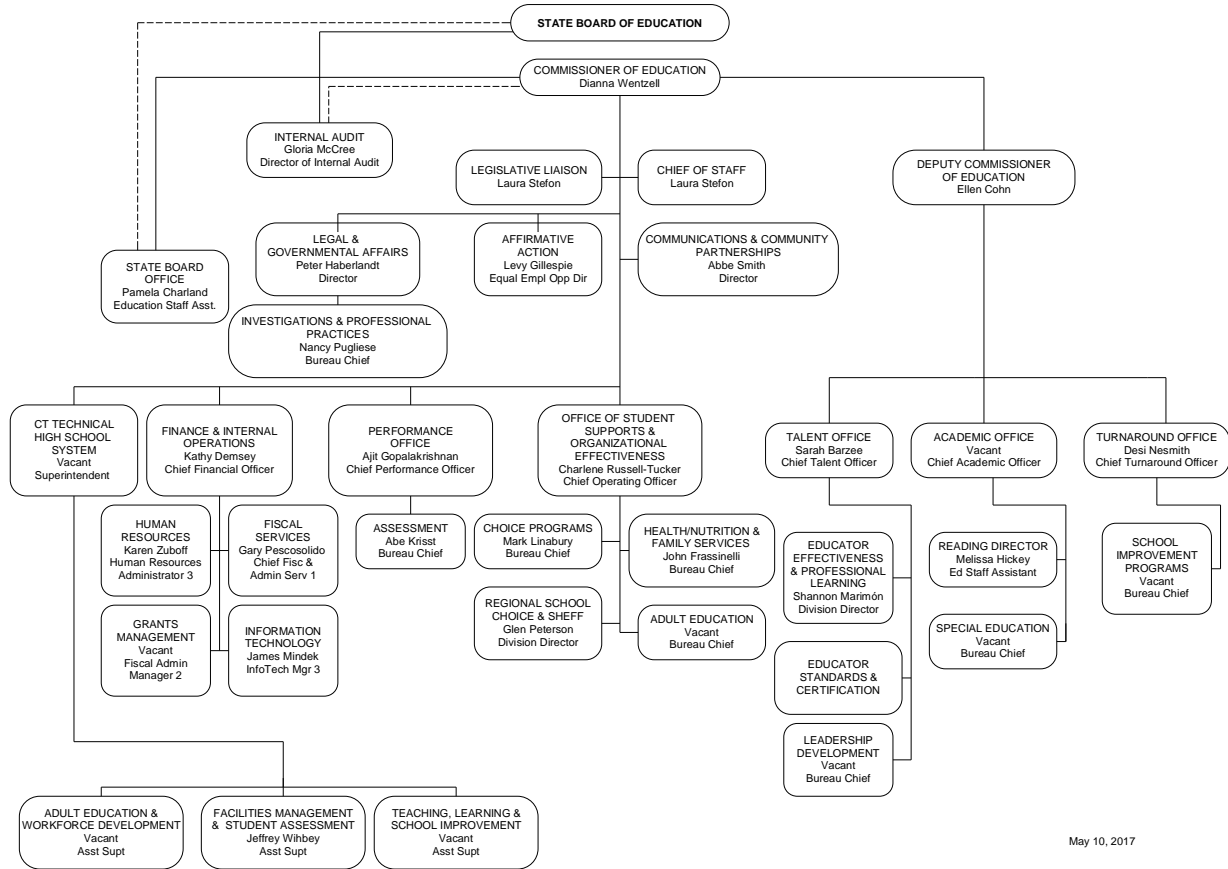

ORGANIZATION CHART FOR THE CONNECTICUT STATE DEPARTMENT OF EDUCATION

May 10, 2017